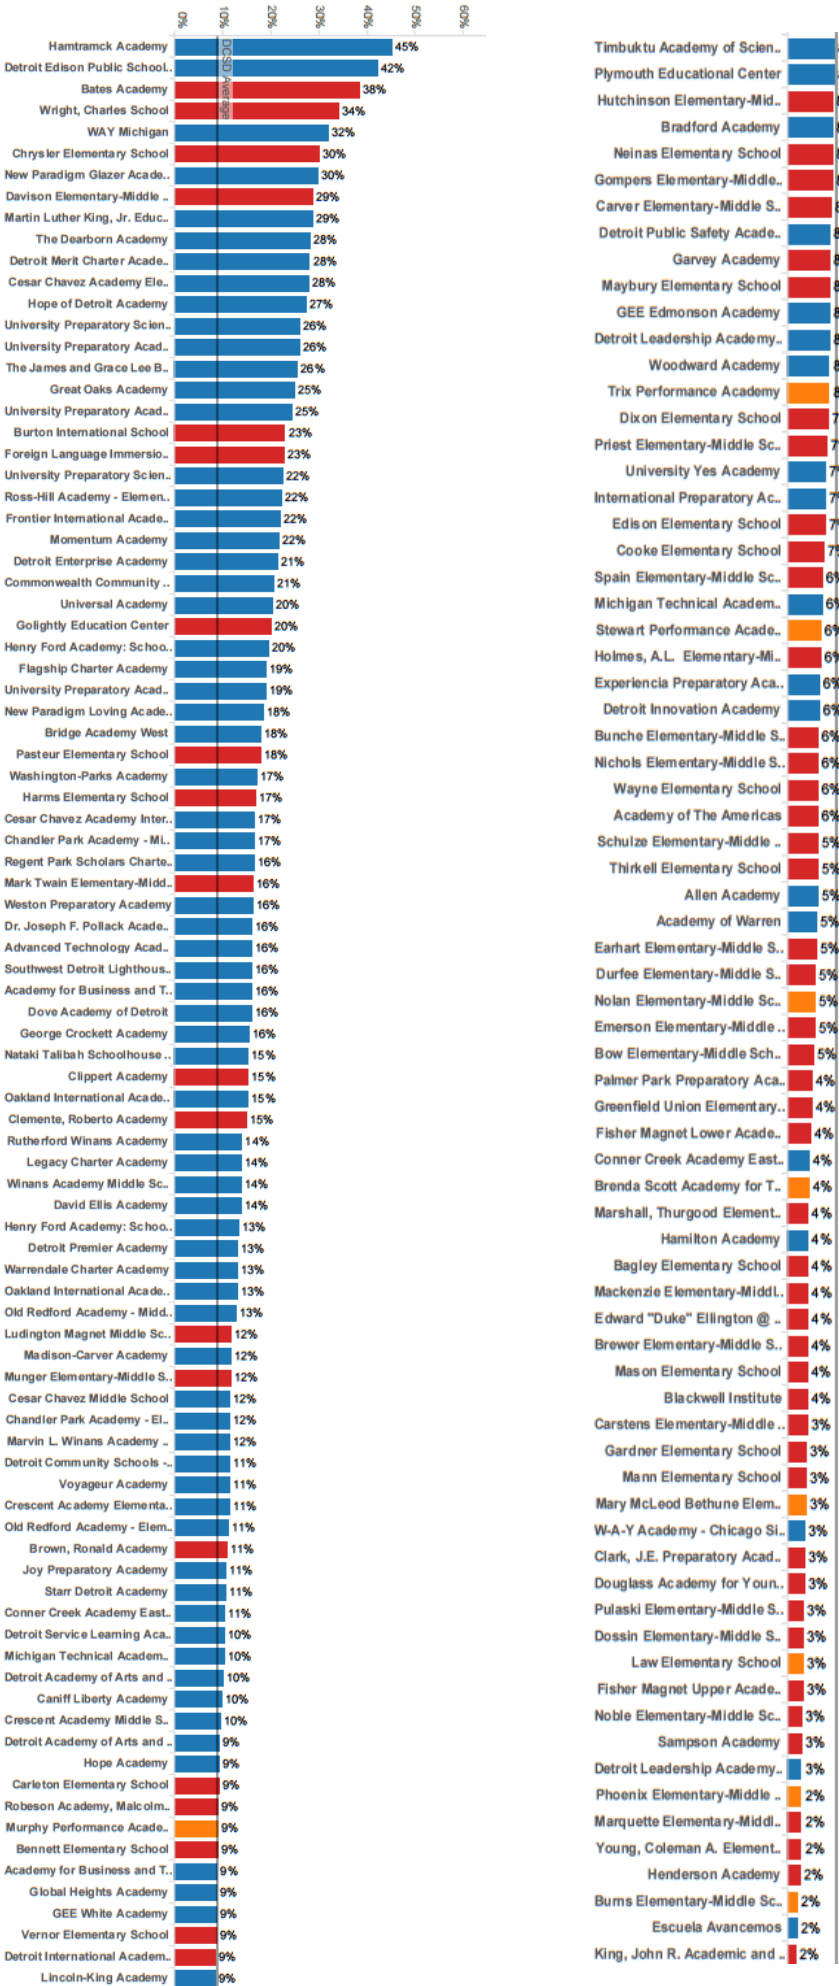

2014-15 MSTEP Proficiency for all Detroit Schools

ALL GRADES & SUBJECTS

- 18 of the Top 25 schools in Detroit are Charter schools
- 22 of the Bottom 25 schools in Detroit are DPS schools
- Charter average: 14.6%
- DPS average: 9.0%
- Charters are 62% more proficient than DPS
- 71 charters (79%) perform ABOVE the DPS average and 19 charters schools (21%) perform BELOW the DPS average.
- 20 DPS schools (30%) perform ABOVE the DPS average and 46 DPS schools (70%) perform BELOW the DPS average.
- 12 DPS schools (18%) perform ABOVE the charter average and 54 DPS schools (82%) perform BELOW the charter average.
- 40 charter schools (44%) perform ABOVE the charter average and 50 charter schools (56%) perform BELOW the charter average.